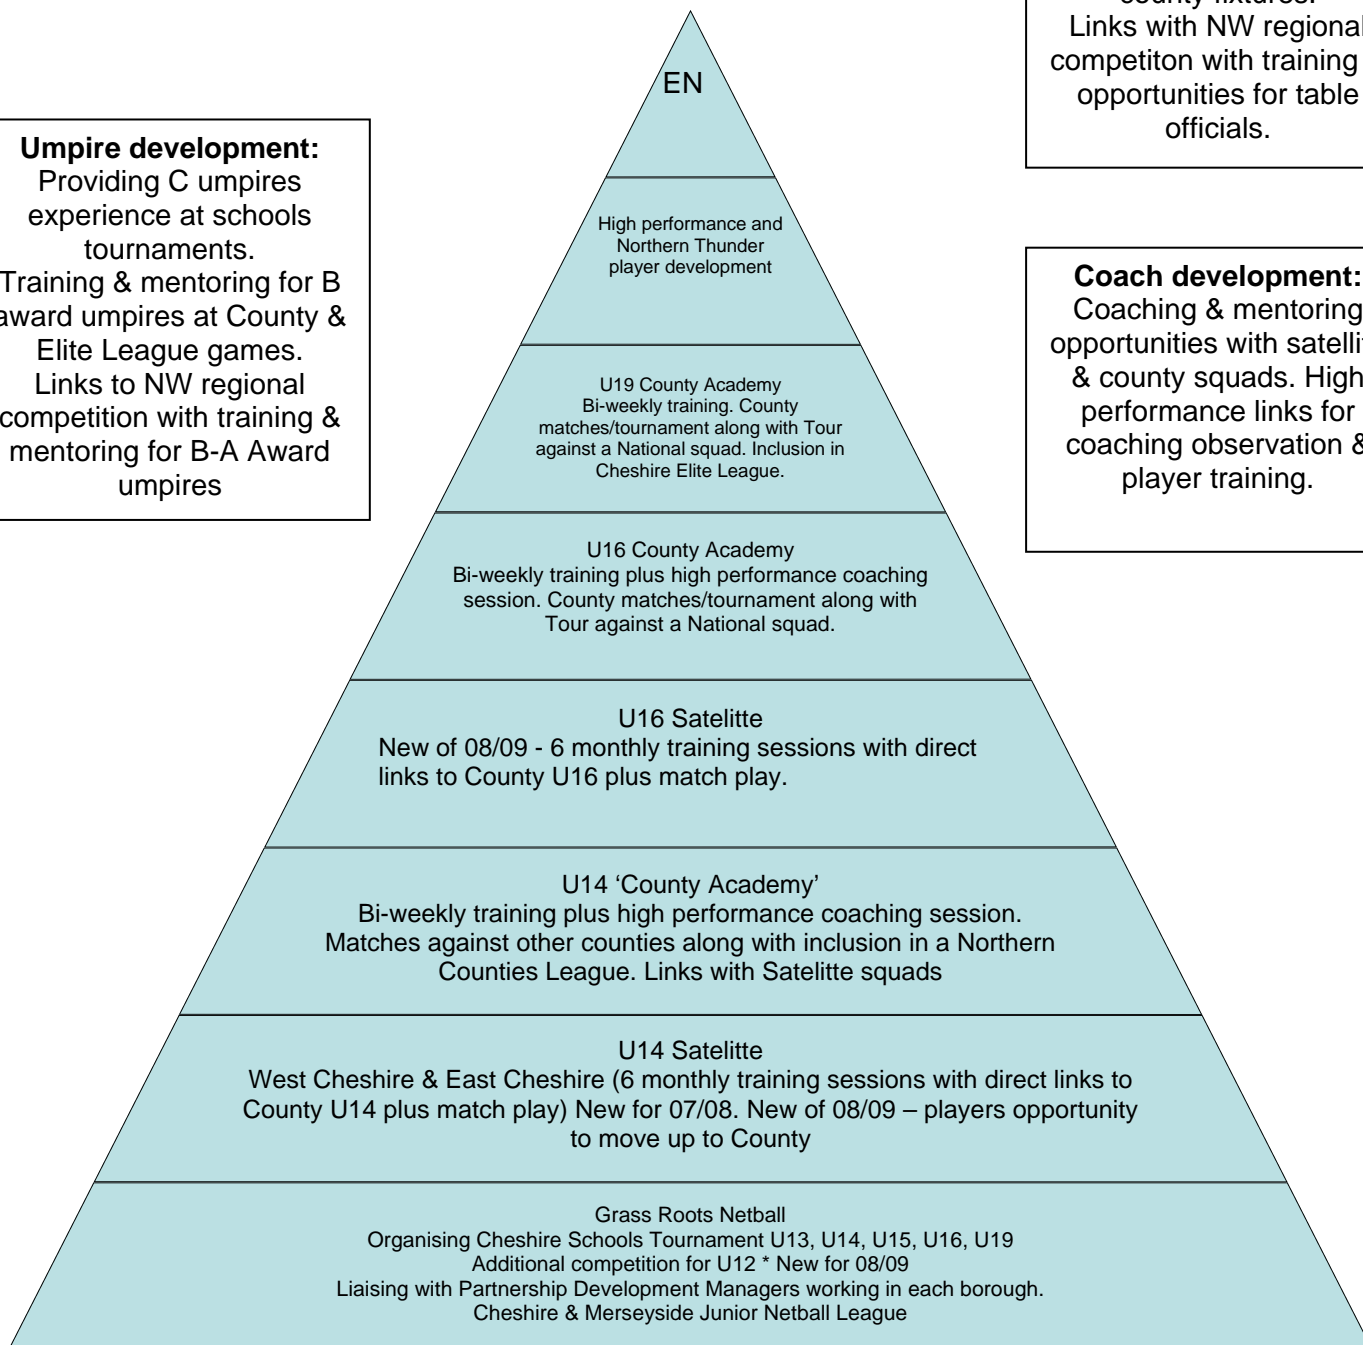

## Cheshire Netball Pathway.

**Umpire development:**  
Providing C umpires experience at schools tournaments.  
Training & mentoring for B award umpires at County & Elite League games.  
Links to NW regional competition with training & mentoring for B-A Award umpires

**Volunteer development:**

Opportunities to team manage and officiate at county fixtures.  
Links with NW regional competition with training & opportunities for table officials.

**Coach development:**  
Coaching & mentoring opportunities with satellite & county squads. High performance links for coaching observation & player training.